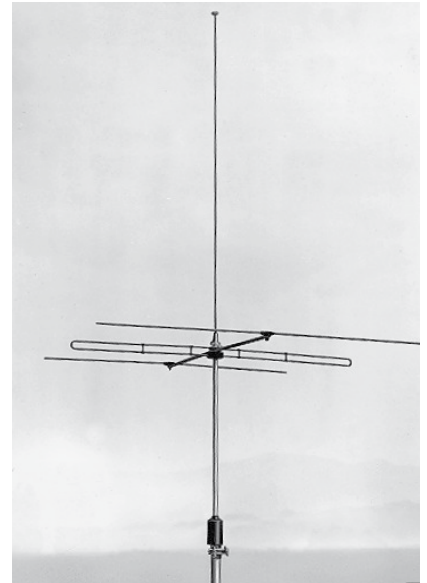

Terrestrial antennas

AM/FM antennas

ARA 10	210115
ARA 20	210116
ARA 30	210117

ARA 10

ARA 20

ARA 30

Type		ARA 10	ARA 20	ARA 30
Order no.		210115	210116	210117
Channels		AM/FM	AM/FM	AM/FM
Gain	dB	AM 5 ¹⁾ /FM 0	AM 5 ¹⁾ /FM -3	AM 5 ¹⁾ /FM 3-5
Elements		1	2	3
Reception range	MHz	0.15-26.1/87.5-108	0.15-26.1/87.5-108	0.15-26.1/87.5-108
Half-power beam width	horiz.°/vert.°	80/-	-/-	70-65/-
Front-to-back ratio	dB	0	0	12-15
Mast clamp range	mm Ø	32-50	32-50	32-50
Length	mm	2,600	2,600	2,600
Wind load (see page 50)	N	60	60	108
Packing unit/weight	pc./kg	1/2.2	1/2.3	1/2.6
Packing unit dimensions	mm	1,665 x 140 x 115	1,665 x 140 x 115	1,665 x 140 x 115

¹⁾ Based on the reference antenna acc. to EN 50083, part 2