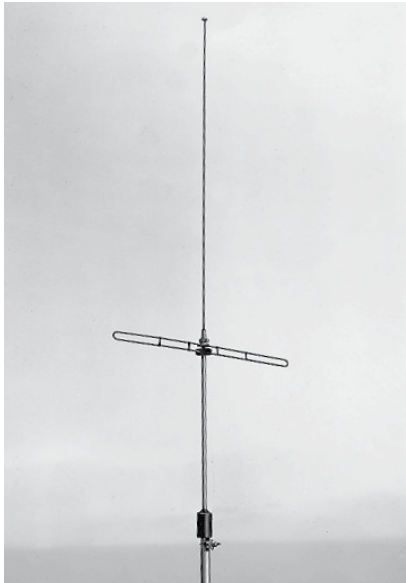

Terrestrial antennas

AM/FM antennas

ARA 10	210115
ARA 20	210116
ARA 30	210117

ARA 10

ARA 20

ARA 30

Type		ARA 10	ARA 20	ARA 30
Order no.		210115	210116	210117
Channels		AM/FM	AM/FM	AM/FM
Gain	dB	AM 5 ¹⁾ /FM 0	AM 5 ¹⁾ /FM -3	AM 5 ¹⁾ /FM 3-5
Elements		1	2	3
Reception range	MHz	0.15-26.1/87.5-108	0.15-26.1/87.5-108	0.15-26.1/87.5-108
Half-power beam width	horiz.°/vert.°	80/-	-/-	70-65/-
Front-to-back ratio	dB	0	0	12-15
Mast clamp range	mm Ø	32-50	32-50	32-50
Length	mm	2,600	2,600	2,600
Wind load (see page 50)	N	60	60	108
Packing unit/weight	pc./kg	1/2.2	1/2.3	1/2.6
Packing unit dimensions	mm	1,665 x 140 x 115	1,665 x 140 x 115	1,665 x 140 x 115

¹⁾ Based on the reference antenna acc. to EN 50083, part 2