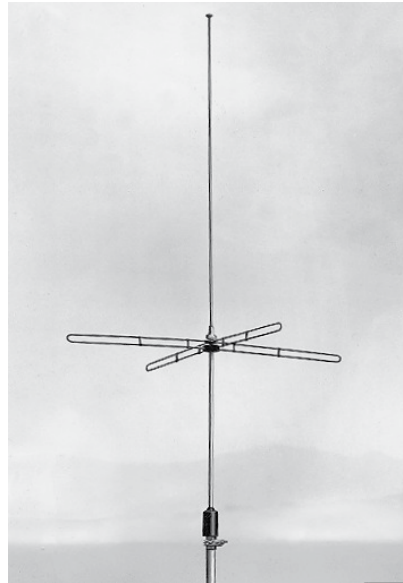

Terrestrial antennas

AM/FM antennas

ARA 10	210115
ARA 20	210116
ARA 30	210117

ARA 10

ARA 20

ARA 30

Type		ARA 10	ARA 20	ARA 30
Order no.		210115	210116	210117
Channels		AM/FM	AM/FM	AM/FM
Gain	dB	AM 5 ¹⁾ /FM 0	AM 5 ¹⁾ /FM -3	AM 5 ¹⁾ /FM 3-5
Elements		1	2	3
Reception range	MHz	0.15-26.1/87.5-108	0.15-26.1/87.5-108	0.15-26.1/87.5-108
Half-power beam width	horiz.°/vert.°	80/-	-/-	70-65/-
Front-to-back ratio	dB	0	0	12-15
Mast clamp range	mm Ø	32-50	32-50	32-50
Length	mm	2,600	2,600	2,600
Wind load (see page 50)	N	60	60	108
Packing unit/weight	pc./kg	1/2.2	1/2.3	1/2.6
Packing unit dimensions	mm	1,665 x 140 x 115	1,665 x 140 x 115	1,665 x 140 x 115

¹⁾ Based on the reference antenna acc. to EN 50083, part 2